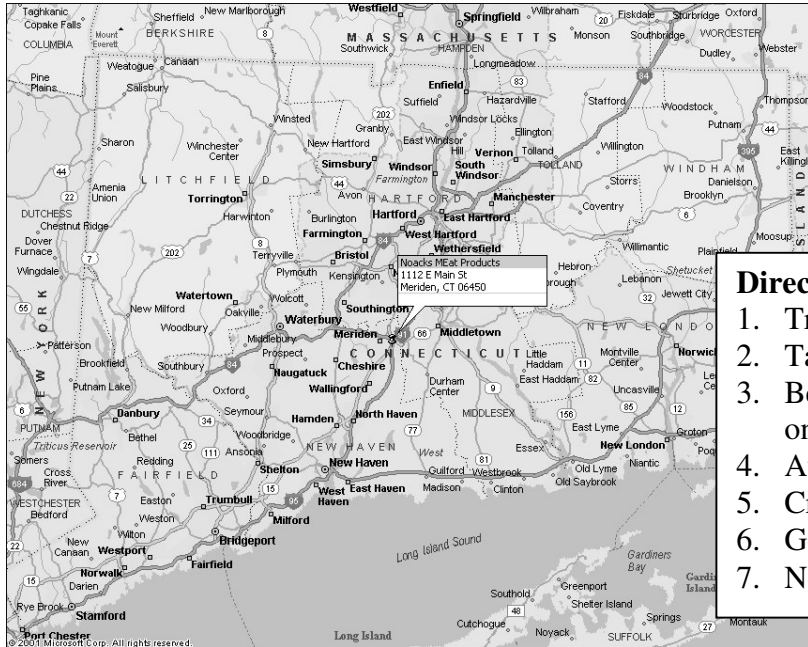

Directions to Noacks Meat Products

Noacks Meat Products
1112 Eats Main Street
Meriden, CT 06450
(203) 235-7384

Directions from the North on I91S

1. Travel South on I91.
2. Take Exit 17.
3. Bear right on exit ramp. **DO NOT** get on the Wilbur Cross Parkway.
4. At end of ramp, take left at light.
5. Cross back over I91.
6. Go through 2 sets of lights.
7. Noacks is on your left.

Directions from the South on I91N

1. Travel North on I91.
2. Take Exit 16.
3. At end of ramp, take right at light.
4. Noacks is across the street.