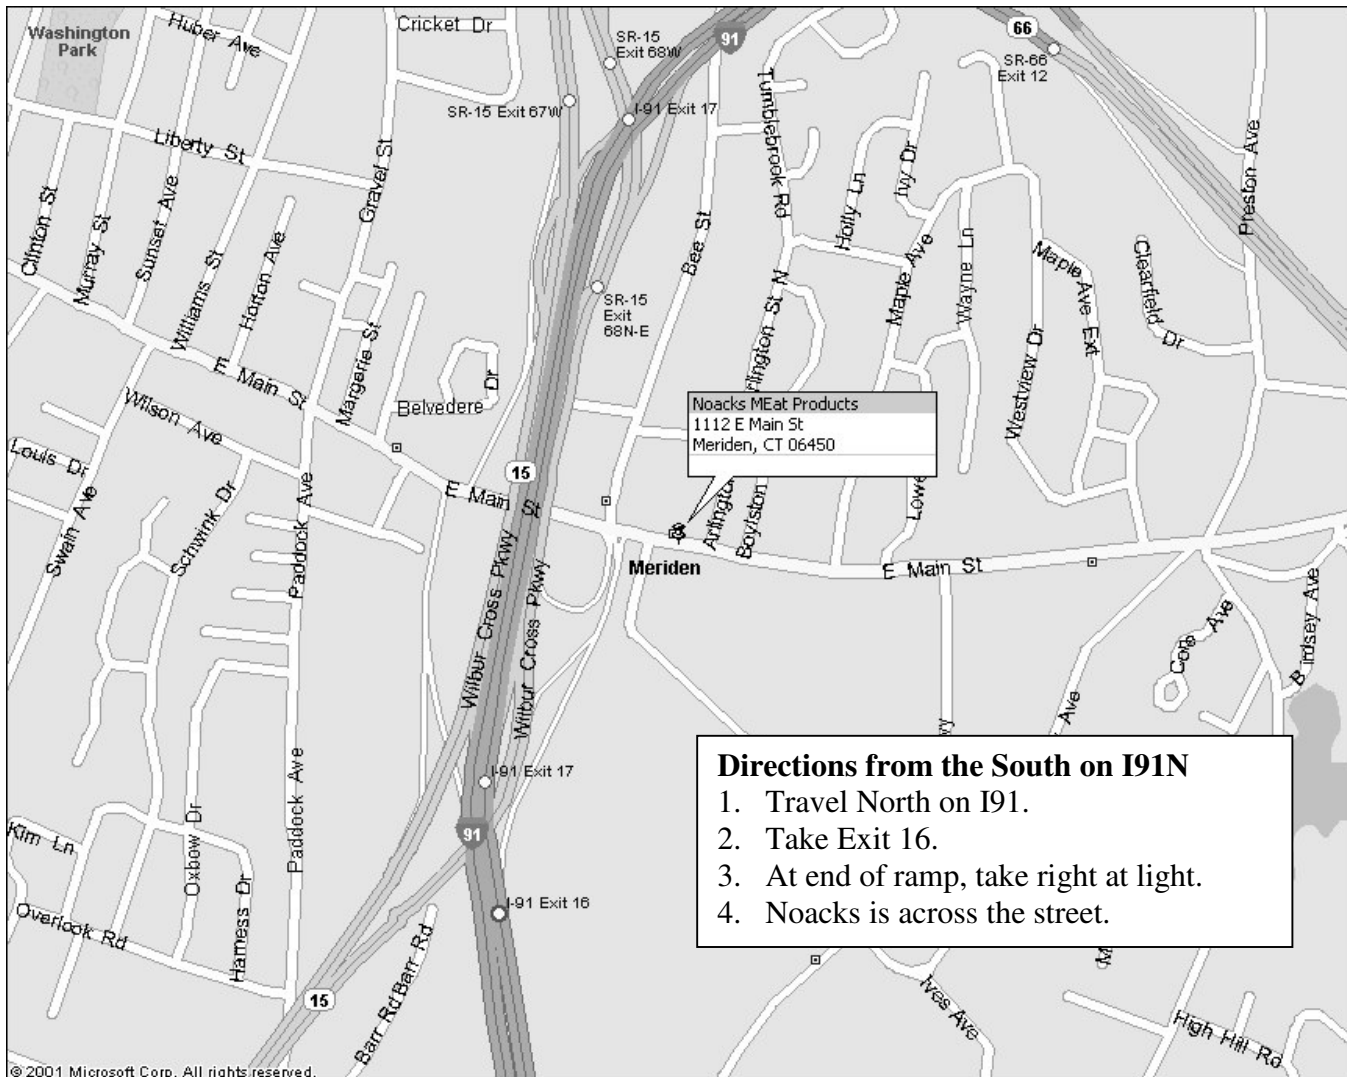

Directions to Noacks Meat Products

Noacks Meat Products
1112 Eats Main Street
Meriden, CT 06450
(203) 235-7384

Directions from the North on I91S

1. Travel South on I91.
2. Take Exit 17.
3. Bear right on exit ramp. **DO NOT** get on the Wilbur Cross Parkway.
4. At end of ramp, take left at light.
5. Cross back over I91.
6. Go through 2 sets of lights.
7. Noacks is on your left.

Directions from the South on I91N

1. Travel North on I91.
2. Take Exit 16.
3. At end of ramp, take right at light.
4. Noacks is across the street.