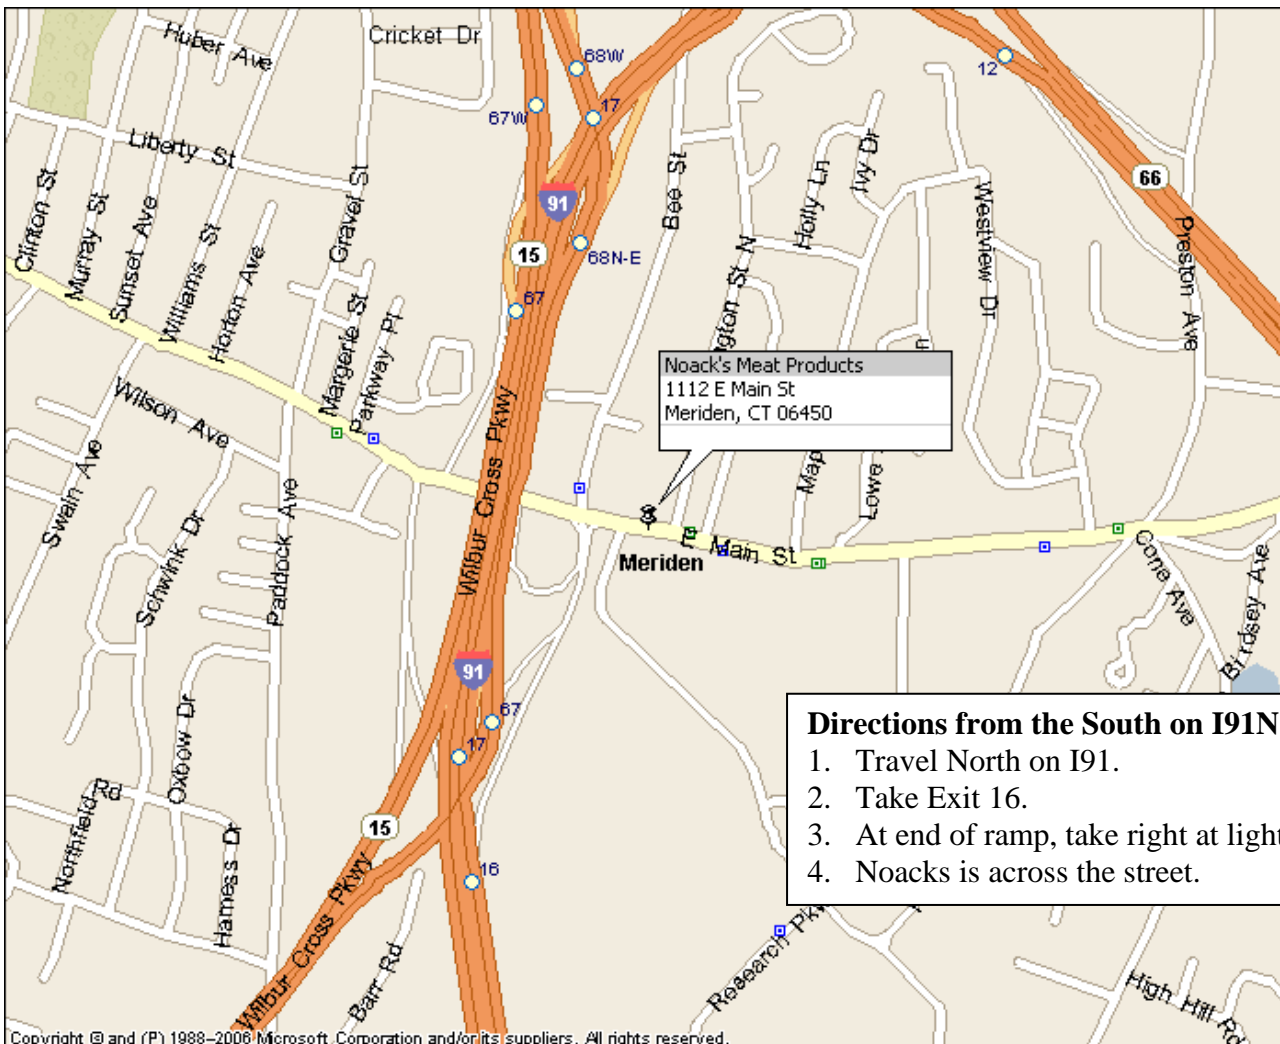

Directions to Noack's Meat Products

Noacks Meat Products
1112 East Main Street
Meriden, CT 06450
(203) 235-7384

Directions from the North on I91S

1. Travel South on I91.
2. Take Exit 17.
3. Bear right on exit ramp. **DO NOT** get on the Wilbur Cross Parkway.
4. At end of ramp, take left at light.
5. Cross back over I91.
6. Go through 2 sets of lights.
7. Noacks is on your left.

Directions from the South on I91N

1. Travel North on I91.
2. Take Exit 16.
3. At end of ramp, take right at light.
4. Noacks is across the street.